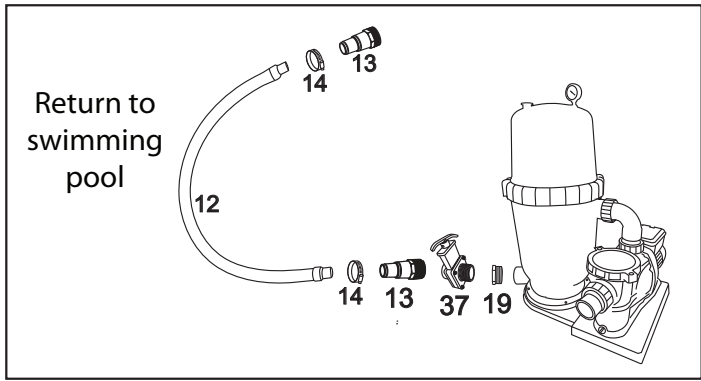

# Schematics (continued)

Ref. No.	Part No.	Description	QTY
1A	62551-XXX1	24 Sq Ft (Tall) D.E. Filter	1
1B	62552-XXX1	36 Sq Ft (Tall) D.E. Filter	1
1C	62559-XXX1	36 Sq Ft (Short) D.E. Filter	1
1D	62560-XXX1	48 Sq Ft (Tall) D.E. Filter	1
1E	62561-XXX1	60 Sq Ft (Tall) D.E. Filter	1
2A	68028-001	Breather Tube - Low Pro Tank	1
2B	68029-001	Breather Tube - High Pro Tank	1
3	28584-001	Flow Diverter	1
4	28576-001	Locking Ring	1
5	6913	Filter Tank Pressure Gauge	1
6	28585-XXX1	Air Relief Valve Assembly (includes Orings)	1
7A	28580-XX1	Filter Top Low Pro Tank	1
7B	28581-XX2	Filter Top High Pro Tank	1
8A	19079-XXX1	Master O-Ring Kit	1
8B	19079-001	Filter Lid O-Ring Only	1
9A	28574-001	Filter Base	1
9B	28574-KEY	Filter Base (APPF120 & APPF190 models)	1
9C	28574-X2KEY	Filter Base (APX models)	1
10	05736-XXX1	Filter Safety Latch Assembly (includes screws)	1
11	28583-XXX1	Drain Plug Assembly - 2" (includes O-ring)	1
12	10020-001	Black 6ft Hose (Pool to Filter/Filter to Pool)	2
13	65020-01	Universal Hose Barb Adapter for 1.5-1.25" hoses (qty 5)	5
14	65022-01	Hose Clamp (qty 5)	5
15	28008-XXX1	Sweep 90' Pump to Filter Unionized System	1
16	10000-ACC3	Filter/Pump Base Tray	1
17	67059-001	Bolt - Hex HD 5/16x2 for Filter base/pump	8
18	67061-001	Nut - 5/16 for Filter base/pump	8
19	28111-001	2" - 1.5" Reducer Fitting	1
20A	62001-XX	1.0HP Pool Pump	1
20B	62005-XX	1.5HP Pool Pump	1
20C	62008-XX	2.0HP Pool Pump	1
20D	72001-XX	1.0HP 2-Speed Pool Pump	1
20E	72005-XX	1.5HP 2-Speed Pool Pump	1
20F	72008-XX	2.0HP 2-Speed Pool Pump	1
21	63061-01	Union Adapter Kit to 1-1/2" F NPT	1
22	63057-01	Clear Basket Cover	1
23	63056-01	Basket Locking Ring	1
24	63059-01	Filter Basket Lid O-ring	1
25	63058-01	Filter Basket	1
26A	63008-01	Impeller (1.0HP & 1.5HP)	1
26B	63008-02	Impeller (2.0HP)	1
27A	63007-01	Diffuser (1.0HP & 1.5HP)	1
27B	63007-02	Diffuser (2.0HP)	1
28	63006-01	Diffuser Seal	1
29A	63001-01	Drain Plug with O-ring	1
29B	63002-01	Drain Plug O-ring Only	1
30A	63010-01	Seal Plate O-ring	1
30B	63010-02	Seal Plate	1
31	63009-01	Shaft Seal	1
32A	63040-01	Motor Capacitor (1.0HP & 1.5HP) 30uf (not shown)	1
32B	63041-01	Motor Capacitor (2.0HP) 35uf (not shown)	1
32C	63042-01	2 Speed Capacitor (300uf)	1
33	63042-01	Motor Capacitor (1.5HP or 2.0HP) 300uf (not shown)	1
34	65034-01	Pump Main Wet-End Housing Only	1
35	63000-01	Pump Base	1
36	65034-002	Union O-Ring (set of 2)	1
37	69000-01	Shut-Off Valves (set of 2)	1