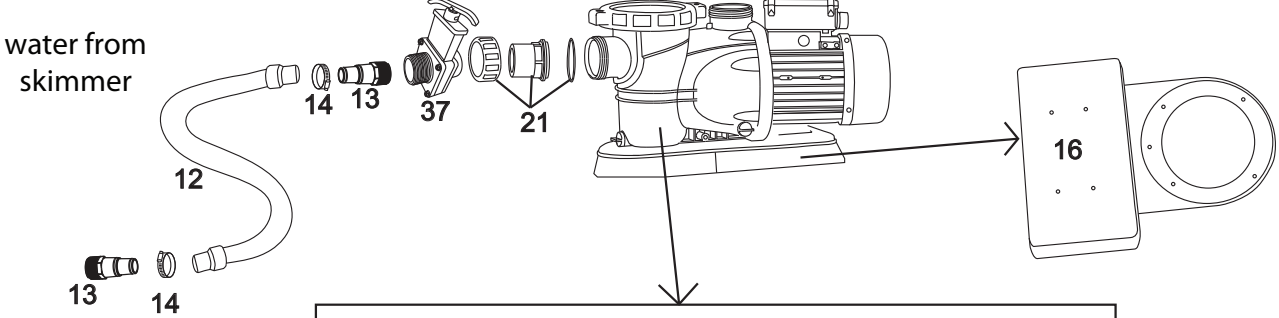

# Schematics (continued)

Ref. No.	Part No.	Description	QTY
1A	62551-XXX1	24 Sq Ft (Tall) D.E. Filter	1
1B	62552-XXX1	36 Sq Ft (Tall) D.E. Filter	1
1C	62559-XXX1	36 Sq Ft (Short) D.E. Filter	1
1D	62560-XXX1	48 Sq Ft (Tall) D.E. Filter	1
1E	62561-XXX1	60 Sq Ft (Tall) D.E. Filter	1
2A	68028-001	Breather Tube - Low Pro Tank	1
2B	68029-001	Breather Tube - High Pro Tank	1
3	28584-001	Flow Diverter	1
4	28576-001	Locking Ring	1
5	6913	Filter Tank Pressure Gauge	1
6	28585-XXX1	Air Relief Valve Assembly (includes Orings)	1
7A	28580-XX1	Filter Top Low Pro Tank	1
7B	28581-XX2	Filter Top High Pro Tank	1
8A	19079-XXX1	Master O-Ring Kit	1
8B	19079-001	Filter Lid O-Ring Only	1
9A	28574-001	Filter Base	1
9B	28574-KEY	Filter Base (APPF120 & APPF190 models)	1
9C	28574-X2KEY	Filter Base (APX models)	1
10	05736-XXX1	Filter Safety Latch Assembly (includes screws)	1
11	28583-XXX1	Drain Plug Assembly - 2" (includes O-ring)	1
12	10020-001	Black 6ft Hose (Pool to Filter/Filter to Pool)	2
13	65020-01	Universal Hose Barb Adapter for 1.5-1.25" hoses (qty 5)	5
14	65022-01	Hose Clamp (qty 5)	5
15	28008-XXX1	Sweep 90' Pump to Filter Unionized System	1
16	10000-ACC3	Filter/Pump Base Tray	1
17	67059-001	Bolt - Hex HD 5/16x2 for Filter base/pump	8
18	67061-001	Nut - 5/16 for Filter base/pump	8
19	28111-001	2" - 1.5" Reducer Fitting	1
20A	62001-XX	1.0HP Pool Pump	1
20B	62005-XX	1.5HP Pool Pump	1
20C	62008-XX	2.0HP Pool Pump	1
20D	72001-XX	1.0HP 2-Speed Pool Pump	1
20E	72005-XX	1.5HP 2-Speed Pool Pump	1
20F	72008-XX	2.0HP 2-Speed Pool Pump	1
21	63061-01	Union Adapter Kit to 1-1/2" F NPT	1
22	63057-01	Clear Basket Cover	1
23	63056-01	Basket Locking Ring	1
24	63059-01	Filter Basket Lid O-ring	1
25	63058-01	Filter Basket	1
26A	63008-01	Impeller (1.0HP & 1.5HP)	1
26B	63008-02	Impeller (2.0HP)	1
27A	63007-01	Diffuser (1.0HP & 1.5HP)	1
27B	63007-02	Diffuser (2.0HP)	1
28	63006-01	Diffuser Seal	1
29A	63001-01	Drain Plug with O-ring	1
29B	63002-01	Drain Plug O-ring Only	1
30A	63010-01	Seal Plate O-ring	1
30B	63010-02	Seal Plate	1
31	63009-01	Shaft Seal	1
32A	63040-01	Motor Capacitor (1.0HP & 1.5HP) 30uf (not shown)	1
32B	63041-01	Motor Capacitor (2.0HP) 35uf (not shown)	1
32C	63042-01	2 Speed Capacitor (300uf)	1
33	63042-01	Motor Capacitor (1.5HP or 2.0HP) 300uf (not shown)	1
34	65034-01	Pump Main Wet-End Housing Only	1
35	63000-01	Pump Base	1
36	65034-002	Union O-Ring (set of 2)	1
37	69000-01	Shut-Off Valves (set of 2)	1