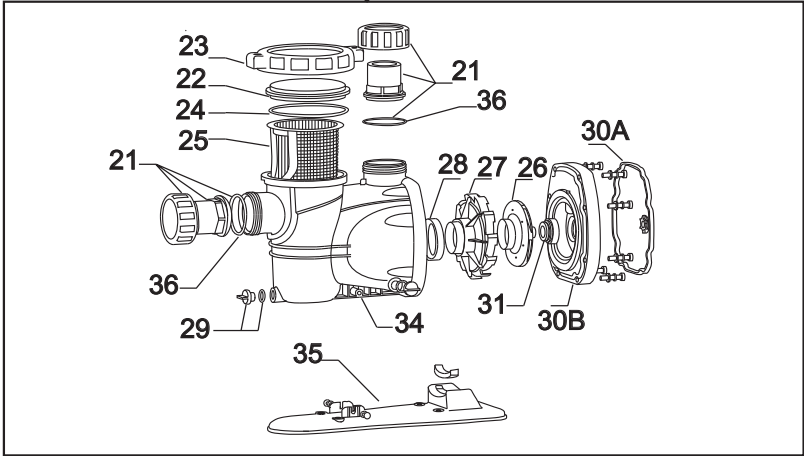

# Schematics (continued)

Ref. No.	Part No.	Description	QTY
1A	62551-XXX1	24 Sq Ft (Tall) D.E. Filter	1
1B	62552-XXX1	36 Sq Ft (Tall) D.E. Filter	1
1C	62559-XXX1	36 Sq Ft (Short) D.E. Filter	1
1D	62560-XXX1	48 Sq Ft (Tall) D.E. Filter	1
1E	62561-XXX1	60 Sq Ft (Tall) D.E. Filter	1
2A	68028-001	Breather Tube - Low Pro Tank	1
2B	68029-001	Breather Tube - High Pro Tank	1
3	28584-001	Flow Diverter	1
4	28576-001	Locking Ring	1
5	6913	Filter Tank Pressure Gauge	1
6	28585-XXX1	Air Relief Valve Assembly (includes Orings)	1
7A	28580-XX1	Filter Top Low Pro Tank	1
7B	28581-XX2	Filter Top High Pro Tank	1
8A	19079-XXX1	Master O-Ring Kit	1
8B	19079-001	Filter Lid O-Ring Only	1
9A	28574-001	Filter Base	1
9B	28574-KEY	Filter Base (APPF120 & APPF190 models)	1
9C	28574-X2KEY	Filter Base (APX models)	1
10	05736-XXX1	Filter Safety Latch Assembly (includes screws)	1
11	28583-XXX1	Drain Plug Assembly - 2" (includes O-ring)	1
12	10020-001	Black 6ft Hose (Pool to Filter/Filter to Pool)	2
13	65020-01	Universal Hose Barb Adapter for 1.5-1.25" hoses (qty 5)	5
14	65022-01	Hose Clamp (qty 5)	5
15	28008-XXX1	Sweep 90' Pump to Filter Unionized System	1
16	10000-ACC3	Filter/Pump Base Tray	1
17	67059-001	Bolt - Hex HD 5/16x2 for Filter base/pump	8
18	67061-001	Nut - 5/16 for Filter base/pump	8
19	28111-001	2" - 1.5" Reducer Fitting	1
20A	62001-XX	1.0HP Pool Pump	1
20B	62005-XX	1.5HP Pool Pump	1
20C	62008-XX	2.0HP Pool Pump	1
20D	72001-XX	1.0HP 2-Speed Pool Pump	1
20E	72005-XX	1.5HP 2-Speed Pool Pump	1
20F	72008-XX	2.0HP 2-Speed Pool Pump	1
21	63061-01	Union Adapter Kit to 1-1/2" F NPT	1
22	63057-01	Clear Basket Cover	1
23	63056-01	Basket Locking Ring	1
24	63059-01	Filter Basket Lid O-ring	1
25	63058-01	Filter Basket	1
26A	63008-01	Impeller (1.0HP & 1.5HP)	1
26B	63008-02	Impeller (2.0HP)	1
27A	63007-01	Diffuser (1.0HP & 1.5HP)	1
27B	63007-02	Diffuser (2.0HP)	1
28	63006-01	Diffuser Seal	1
29A	63001-01	Drain Plug with O-ring	1
29B	63002-01	Drain Plug O-ring Only	1
30A	63010-01	Seal Plate O-ring	1
30B	63010-02	Seal Plate	1
31	63009-01	Shaft Seal	1
32A	63040-01	Motor Capacitor (1.0HP & 1.5HP) 30uf (not shown)	1
32B	63041-01	Motor Capacitor (2.0HP) 35uf (not shown)	1
32C	63042-01	2 Speed Capacitor (300uf)	1
33	63042-01	Motor Capacitor (1.5HP or 2.0HP) 300uf (not shown)	1
34	65034-01	Pump Main Wet-End Housing Only	1
35	63000-01	Pump Base	1
36	65034-002	Union O-Ring (set of 2)	1
37	69000-01	Shut-Off Valves (set of 2)	1