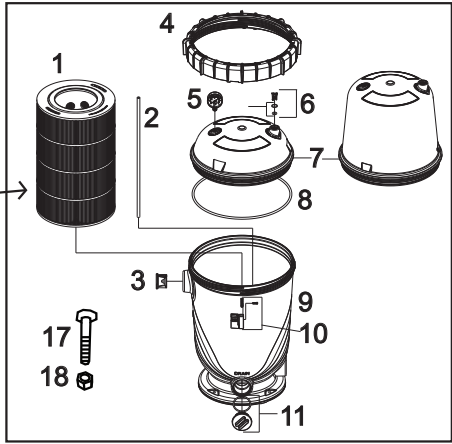

# Schematics (continued)

Ref. No.	Part No.	Description	QTY
1A	62551-XXX1	24 Sq Ft (Tall) D.E. Filter	1
1B	62552-XXX1	36 Sq Ft (Tall) D.E. Filter	1
1C	62559-XXX1	36 Sq Ft (Short) D.E. Filter	1
1D	62560-XXX1	48 Sq Ft (Tall) D.E. Filter	1
1E	62561-XXX1	60 Sq Ft (Tall) D.E. Filter	1
2A	68028-001	Breather Tube - Low Pro Tank	1
2B	68029-001	Breather Tube - High Pro Tank	1
3	28584-001	Flow Diverter	1
4	28576-001	Locking Ring	1
5	6913	Filter Tank Pressure Gauge	1
6	28585-XXX1	Air Relief Valve Assembly (includes Orings)	1
7A	28580-XX1	Filter Top Low Pro Tank	1
7B	28581-XX2	Filter Top High Pro Tank	1
8A	19079-XXX1	Master O-Ring Kit	1
8B	19079-001	Filter Lid O-Ring Only	1
9A	28574-001	Filter Base	1
9B	28574-KEY	Filter Base (APPF120 & APPF190 models)	1
9C	28574-X2KEY	Filter Base (APX models)	1
10	05736-XXX1	Filter Safety Latch Assembly (includes screws)	1
11	28583-XXX1	Drain Plug Assembly - 2" (includes O-ring)	1
12	10020-001	Black 6ft Hose (Pool to Filter/Filter to Pool)	2
13	65020-01	Universal Hose Barb Adapter for 1.5-1.25" hoses (qty 5)	5
14	65022-01	Hose Clamp (qty 5)	5
15	28008-XXX1	Sweep 90' Pump to Filter Unionized System	1
16	10000-ACC3	Filter/Pump Base Tray	1
17	67059-001	Bolt - Hex HD 5/16x2 for Filter base/pump	8
18	67061-001	Nut - 5/16 for Filter base/pump	8
19	28111-001	2" - 1.5" Reducer Fitting	1
20A	62001-XX	1.0HP Pool Pump	1
20B	62005-XX	1.5HP Pool Pump	1
20C	62008-XX	2.0HP Pool Pump	1
20D	72001-XX	1.0HP 2-Speed Pool Pump	1
20E	72005-XX	1.5HP 2-Speed Pool Pump	1
20F	72008-XX	2.0HP 2-Speed Pool Pump	1
21	63061-01	Union Adapter Kit to 1-1/2" F NPT	1
22	63057-01	Clear Basket Cover	1
23	63056-01	Basket Locking Ring	1
24	63059-01	Filter Basket Lid O-ring	1
25	63058-01	Filter Basket	1
26A	63008-01	Impeller (1.0HP & 1.5HP)	1
26B	63008-02	Impeller (2.0HP)	1
27A	63007-01	Diffuser (1.0HP & 1.5HP)	1
27B	63007-02	Diffuser (2.0HP)	1
28	63006-01	Diffuser Seal	1
29A	63001-01	Drain Plug with O-ring	1
29B	63002-01	Drain Plug O-ring Only	1
30A	63010-01	Seal Plate O-ring	1
30B	63010-02	Seal Plate	1
31	63009-01	Shaft Seal	1
32A	63040-01	Motor Capacitor (1.0HP & 1.5HP) 30uf (not shown)	1
32B	63041-01	Motor Capacitor (2.0HP) 35uf (not shown)	1
32C	63042-01	2 Speed Capacitor (300uf)	1
33	63042-01	Motor Capacitor (1.5HP or 2.0HP) 300uf (not shown)	1
34	65034-01	Pump Main Wet-End Housing Only	1
35	63000-01	Pump Base	1
36	65034-002	Union O-Ring (set of 2)	1
37	69000-01	Shut-Off Valves (set of 2)	1