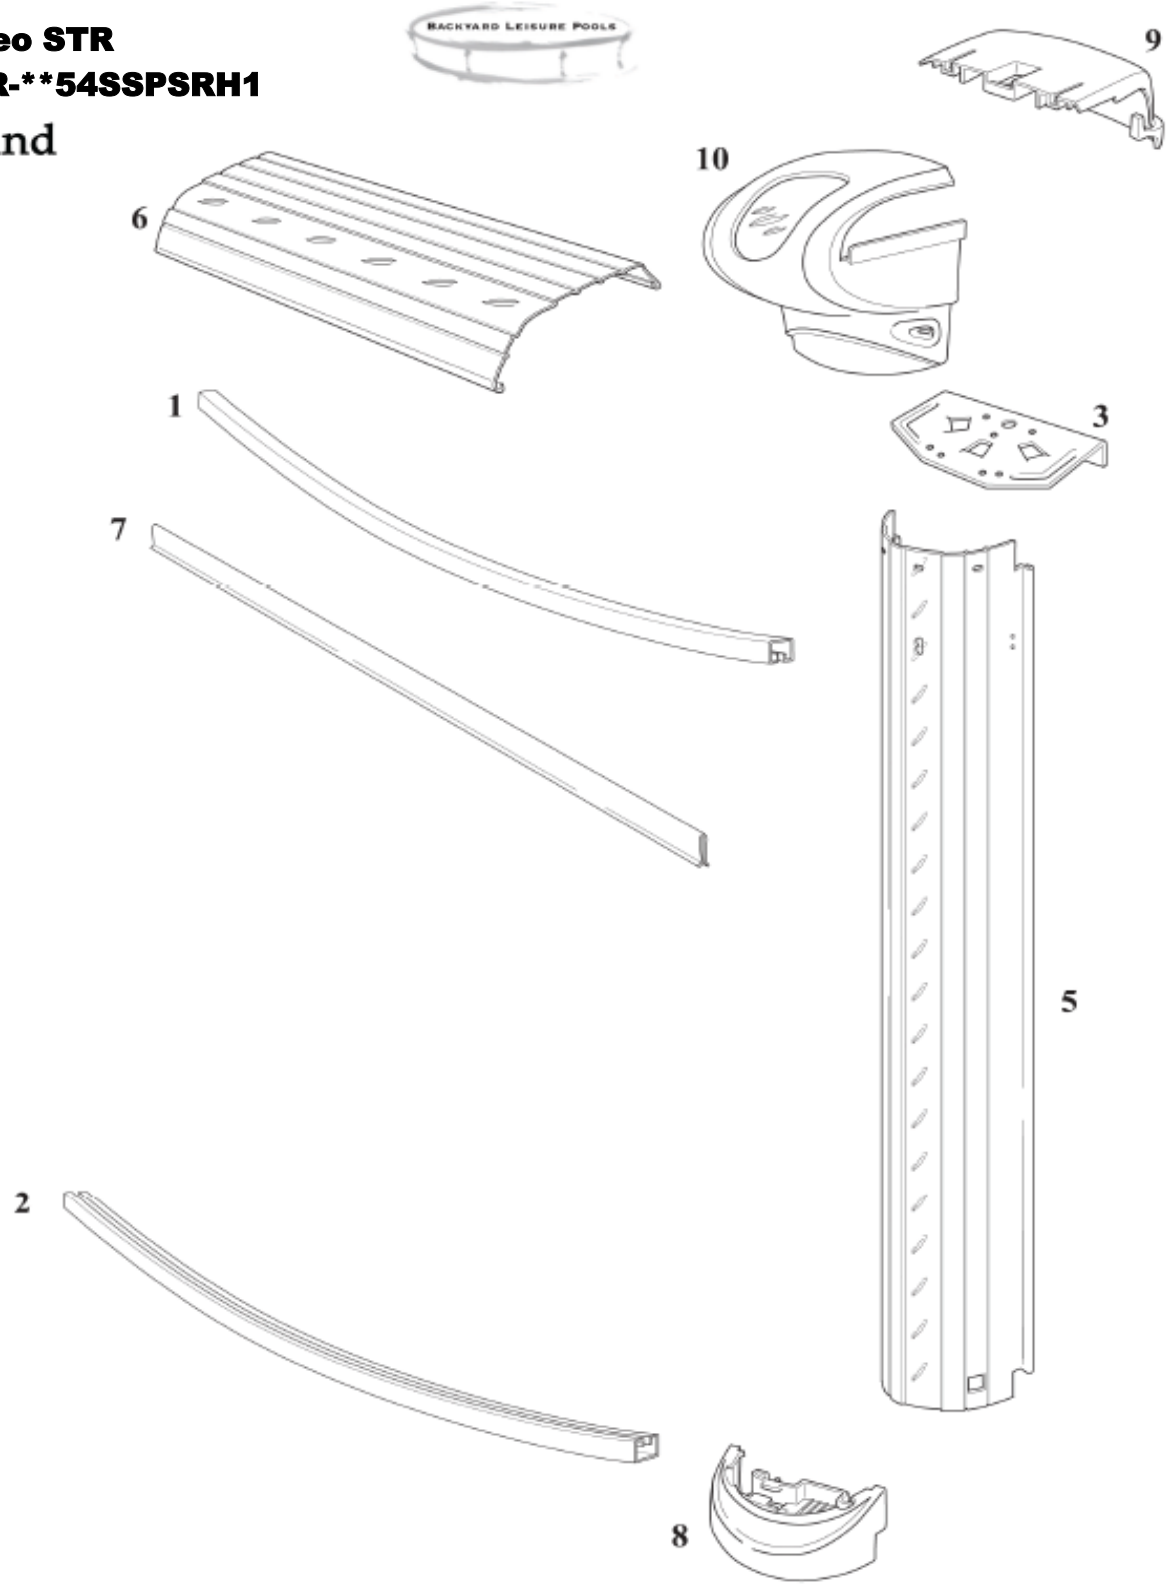

Cameo STR
PHER-54SSPSRH1**

Round

Product Description: Cameo Round
Product Code: PHER-**54SSPSRH1

Quantity Required for Installation (by Pool Size)

Index#	Description	Part #	Length	08'	12'	15'	18'	21'	24'	27'	30'	33'
6	Top Rail Curved	22749	27-1/4"	11								
6	Top Rail Curved	22750	40-1/8"		11							
6	Top Rail Curved	22755	55-13/16"			10	12	14	16	18	20	22
5	Upright Curved	22760	53-5/8"	11	11	10	12	14	16	18	20	22
9	Top Cap Large Outer Half	22732		11	11	10	12	14	16	18	20	22
10	Top Cap Inner Half	22734		11	11	10	12	14	16	18	20	22
8	Top Cap Boot	22735		11	11	10	12	14	16	18	20	22
3	Top Plate	22761		11	11	10	12	14	16	18	20	22
7	Plastic Coping	10296		7	9	12	14	16	19	21	24	25
1	Inner Stabilizer	38500	29-1/2"	11								
1	Inner Stabilizer	38501	42-5/8"		11							
1	Inner Stabilizer	38502	53-1/4"			11						
1	Inner Stabilizer	38503	54-1/8"				13					
1	Inner Stabilizer	38505	54-7/16"					15				
1	Inner Stabilizer	38506	52-1/4"						18			
1	Inner Stabilizer	38507	52-7/8"							20		
1	Inner Stabilizer	38509	51-1/4"								23	
1	Inner Stabilizer	38510	53-3/8"									24
2	Bottom Rail	18837	25-1/4"	11								
2	Bottom Rail	38736	38"		11							
2	Bottom Rail	38737	54-1/5"			10						
2	Bottom Rail	38738	54-7/16"				12					
2	Bottom Rail	38739	54-1/4"					14				
2	Bottom Rail	38740	54-1/8"						16			
2	Bottom Rail	38741	54-1/4"							18		
2	Bottom Rail	38742	54-1/4"								20	
2	Bottom Rail	38743	54-1/4"									22
*	Hardware	44-10002										
*	Hardware	44-10003		1	1	1						
*	Hardware	44-10006										
*	Hardware	44-10007					1	1				
*	Hardware	44-10008							1			
*	Hardware	44-10010								1		
*	Hardware	44-10012									1	
*	Hardware	44-10014										1
	Envelope Safety Stickers	95-0007		1	1	1	1	1	1	1	1	1
	Consumer DVD	36878		1	1	1	1	1	1	1	1	1

*May not be pictured