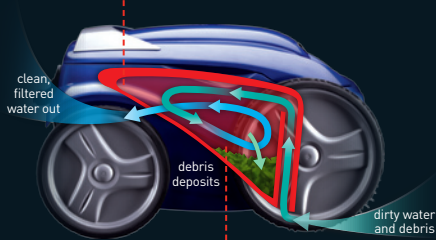

## UNDER THE HOOD

Top access quick release filter canister for simple debris removal.

## UNRIVALED PERFORMANCE

Faster navigation and enhanced agility to clean pool floors and walls, and scrub tile line quickly and efficiently.

## UNLEASH THE POWER

Captures more debris without losing suction with patented Vortex vacuum technology.

### VORTEX VACUUM TECHNOLOGY

Efficiently collects and deposits debris for uncompromised filtration and vacuum power.

Captures maximum debris without losing suction.