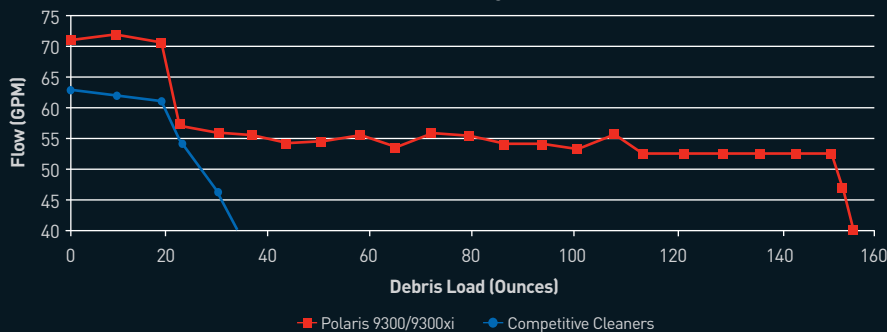

## EFFICIENCY AND CONVENIENCE

Polaris 9300®/9300xi Debris Load Advantage

Vortex Vacuum Technology allows the Polaris 9300 Sport to capture over 4 times the debris load of other cleaners. Reduces filter cleanings by up to 70%, so it keeps working where other robotic cleaners can't.