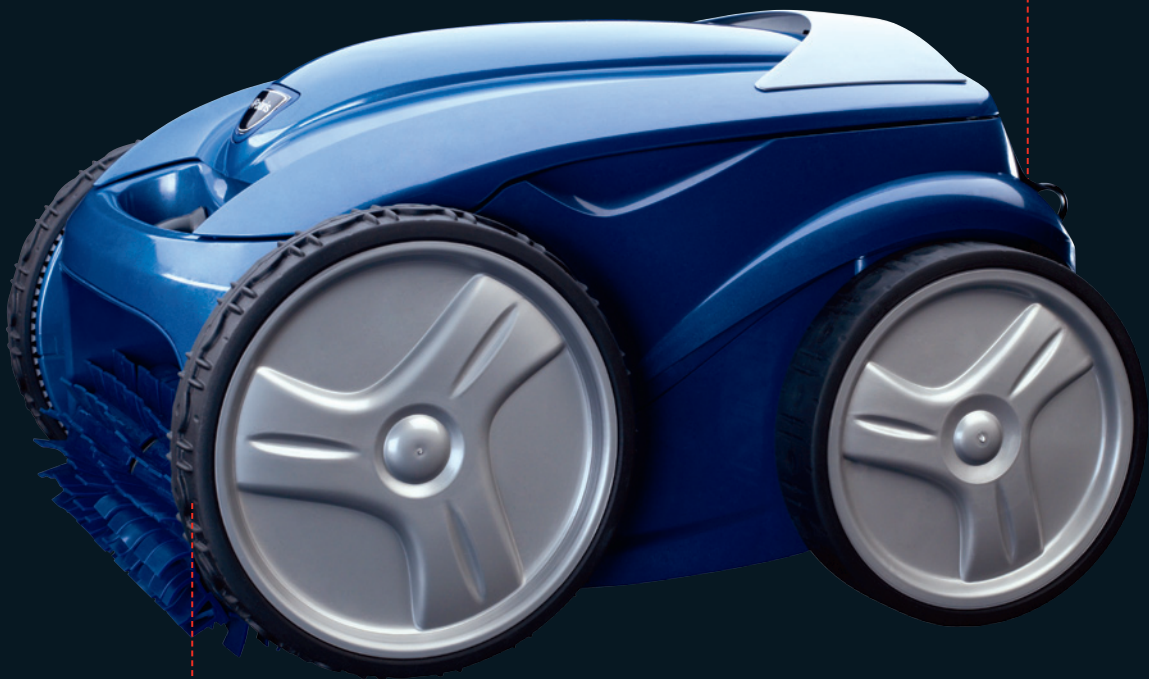

THE ICON REIMAGINED

Nearly 40 years ago, Polaris® created a visionary class of pool cleaner that would become the benchmark against which all others would be measured. The Polaris 9300 Sport redefines the very essence of Polaris in this inspired reimagination of the icon.

The 9300 Sport's innovative aquadynamic design seamlessly integrates bold styling, advanced engineering, and unmatched intelligence. It boasts a large capacity filter canister that holds more debris, reducing the frequency and hassle of cleaning. No bags. No mess. The Vortex Vacuum Technology enables unparalleled debris consumption through its revolutionary vacuum flow design, allowing it to pick up larger debris quickly and efficiently, while maintaining maximum suction throughout the cleaning cycle. And the powerful rear water propulsion system cleans up the mess in tight corners and step areas, making it a smarter, faster way to clean your pool than you ever dreamed possible. Imagine that.

Rear water propulsion system,
cleans tight corners.

All terrain aqua trac wheels for
enhanced traction. Climbs steps
and walls and scrubs tile line.